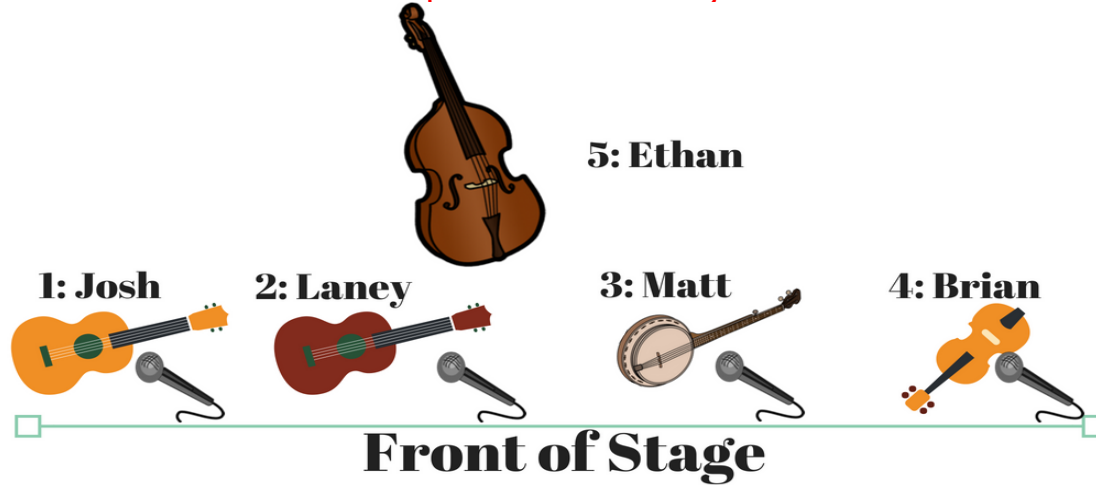

LANEY & THE BIRDDOGS!

Stage Plot

**** Heavy Vocals and Fiddle****
Multiple Lead Singers

Name	Vocal Mic	# of Lines	Plays	DI
1. Josh	Yes	1	Guitar	Yes
2. Laney	Yes	3	Guitar, Stompbox, Washboard(need mic)	Yes
3. Matt	Yes	2	Banjo, Dobro	Yes
4. Brian	Yes	2	Fiddle/Mandolin, Harmonica	Yes
5. Ethan	No	1	Stand-Up Bass	Amp